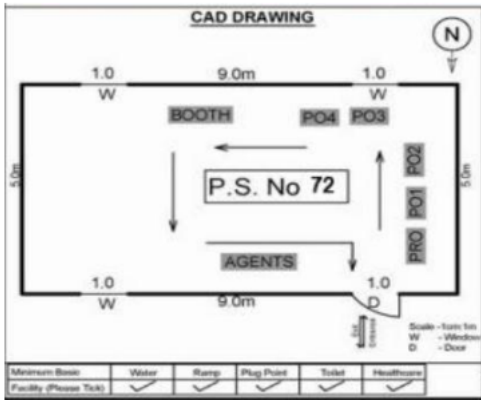

Nazri Naksha

Google Map View

Polling Station Building Front View

Polling Station Front View

Cad View

Key MAP View