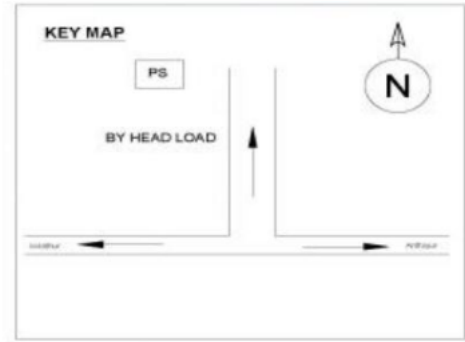

Polling Station Front View

Cad View

Key MAP View

Minimum Basic Facility (Please Tick)	Water	Ramp	Flag Post	Toilet	Healthcare
	<input checked="" type="checkbox"/>	<input checked="" type="checkbox"/>	<input checked="" type="checkbox"/>	<input checked="" type="checkbox"/>	<input checked="" type="checkbox"/>