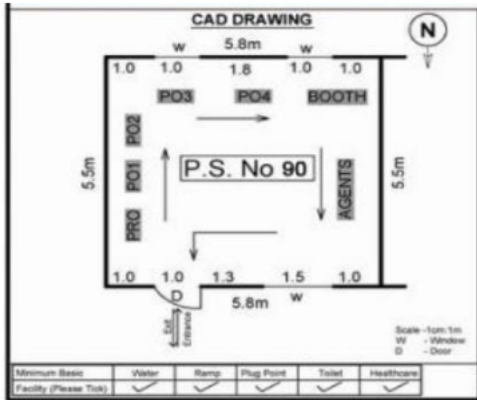

Nazri Naksha

Google Map View

Polling Station Building Front View

Polling Station Front View

Cad View

Key MAP View