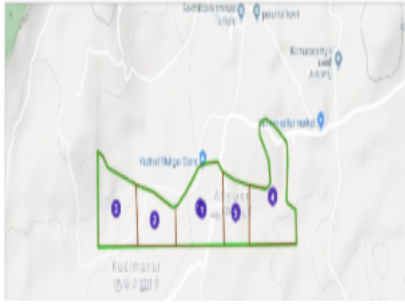

Nazri Naksha

Google Map View