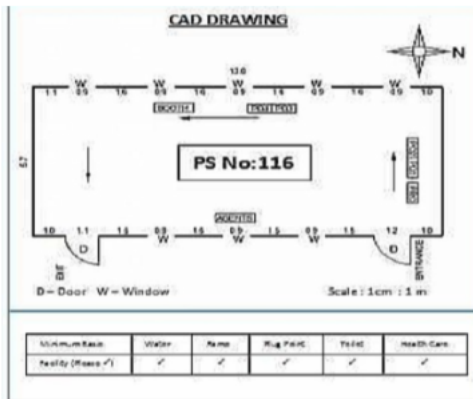

Nazri Naksha

Google Map View

Polling Station Building Front View

Polling Station Front View

Cad View

Key MAP View