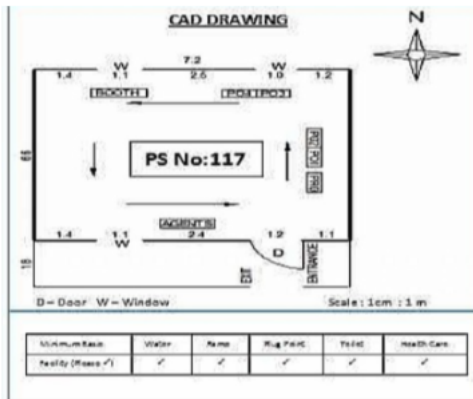

Nazri Naksha

Google Map View

Polling Station Building Front View

Polling Station Front View

Cad View

Key MAP View