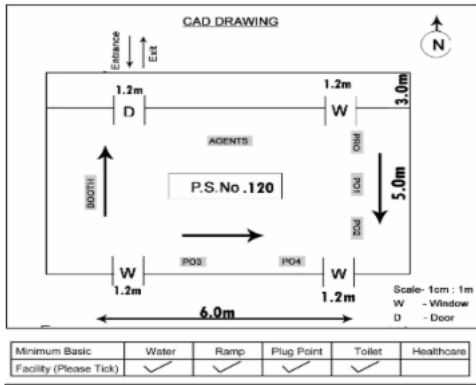

Nazri Naksha

Google Map View

Polling Station Building Front View

Polling Station Front View

Cad View

Key MAP View