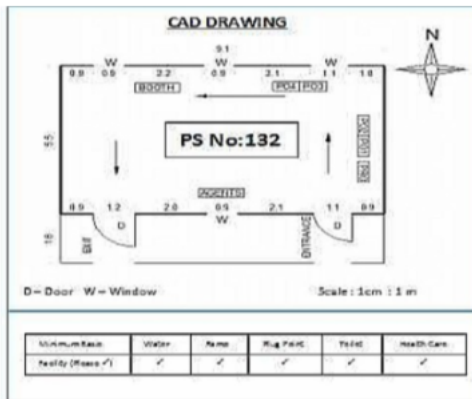

Nazri Naksha

Google Map View

Polling Station Building Front View

Polling Station Front View

Cad View

Key MAP View