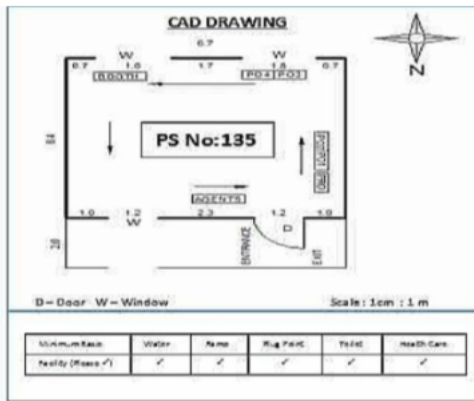

Nazri Naksha

Google Map View

Polling Station Building Front View

Polling Station Front View

Cad View

Key MAP View