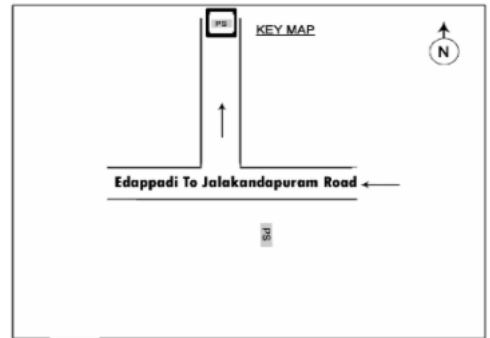

Key MAP View

a) Landmarks b) Road Names
c) Traffic flow