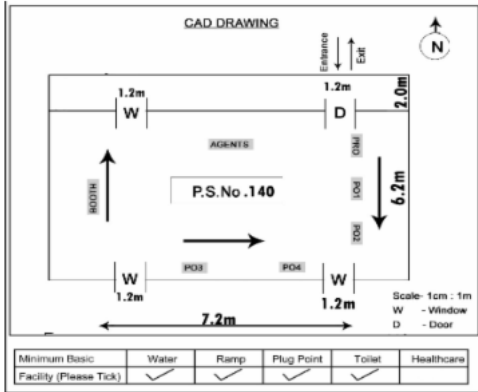

Nazri Naksha

Google Map View

Polling Station Building Front View

Polling Station Front View

Cad View

Key MAP View

a) Landmarks b) Road Names
c) Traffic flow