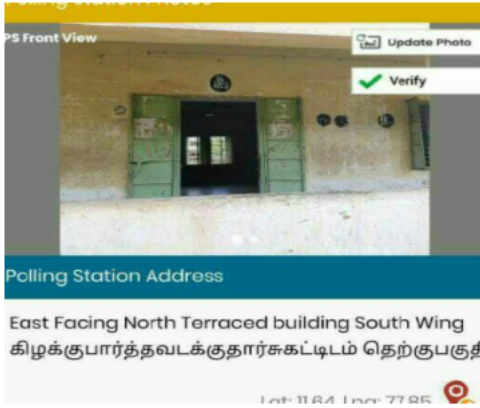

Polling Station Building Front View

Polling Station Front View