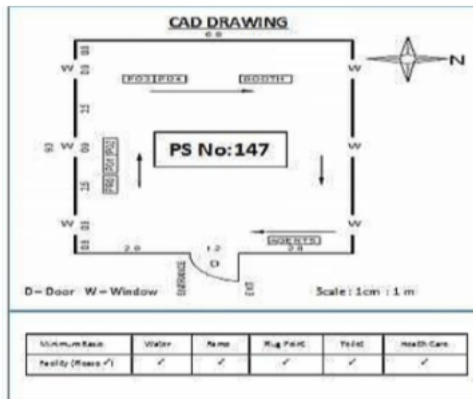

Nazri Naksha

Google Map View

Polling Station Building Front View

Polling Station Front View

Cad View

Key MAP View