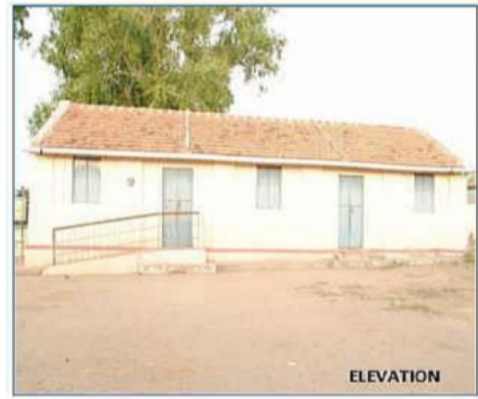

Polling Station Front View

ELEVATION