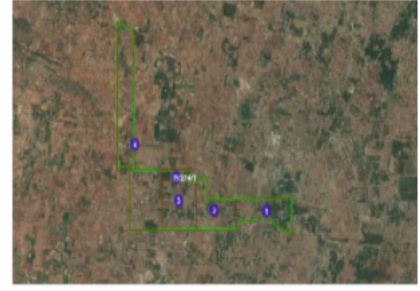

Nazri Naksha

Google Map View