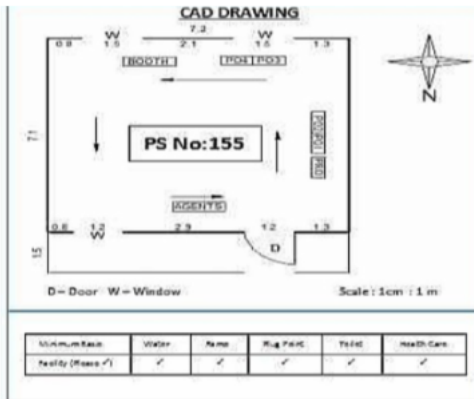

Nazri Naksha

Google Map View

Polling Station Building Front View

Polling Station Front View

Cad View

Key MAP View