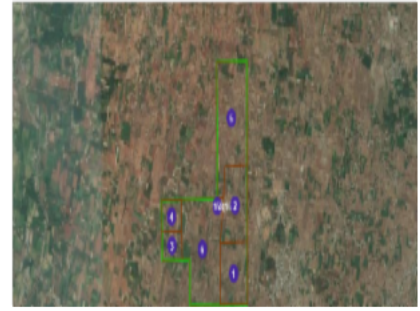

Nazri Naksha

Google Map View