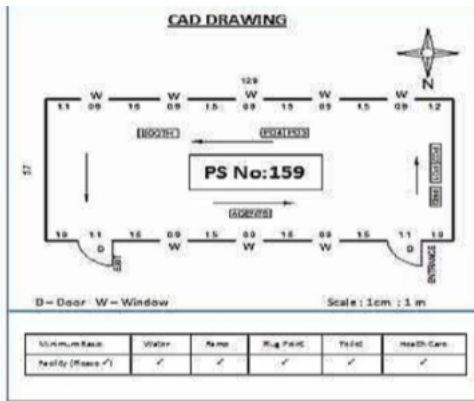

Nazri Naksha

Google Map View

Polling Station Building Front View

Polling Station Front View

Cad View

Key MAP View