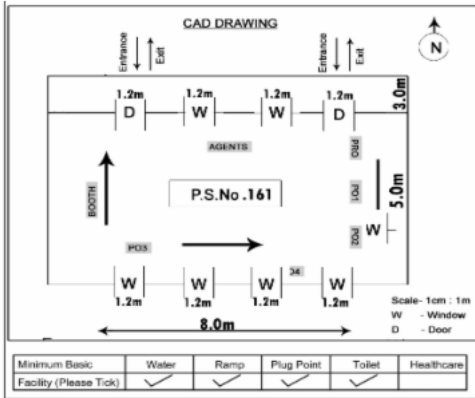

Nazri Naksha

Google Map View

Polling Station Building Front View

Polling Station Front View

Cad View

Key MAP View