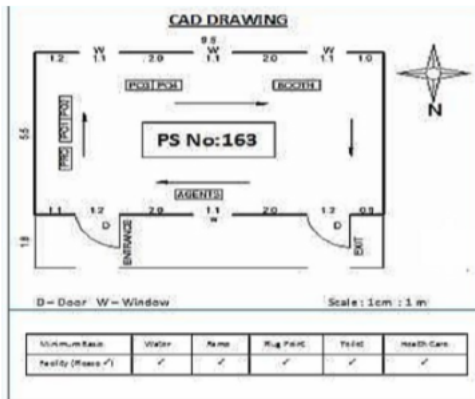

Nazri Naksha

Google Map View

Polling Station Building Front View

Polling Station Front View

Cad View

Key MAP View