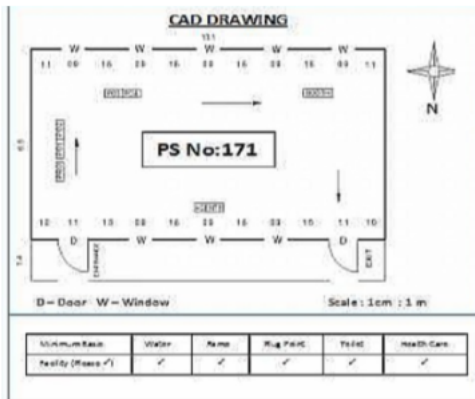

Nazri Naksha

Google Map View

Polling Station Building Front View

Polling Station Front View

Cad View

Key MAP View