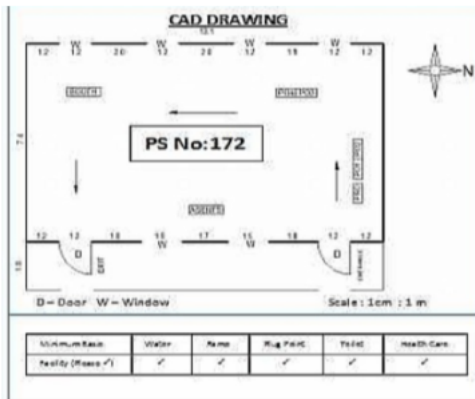

Nazri Naksha

Google Map View

Polling Station Building Front View

Polling Station Front View

Cad View

Key MAP View