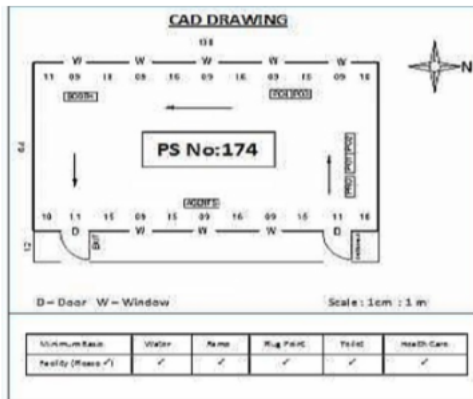

Nazri Naksha

Google Map View

Polling Station Building Front View

Polling Station Front View

Cad View

Key MAP View