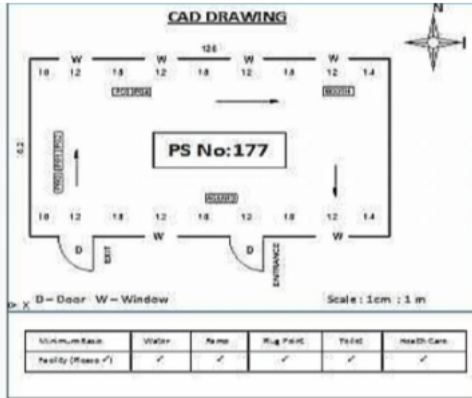

Nazri Naksha

Google Map View

Polling Station Building Front View

Polling Station Front View

Cad View

Key MAP View