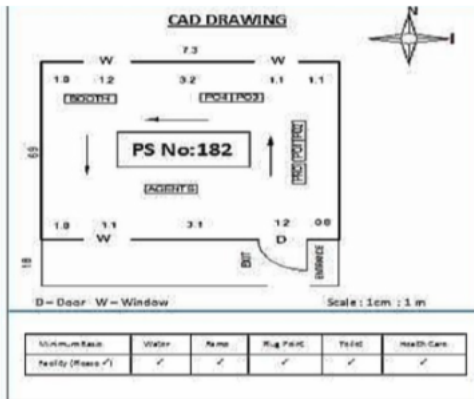

Nazri Naksha

Google Map View

Polling Station Building Front View

Polling Station Front View

Cad View

Key MAP View