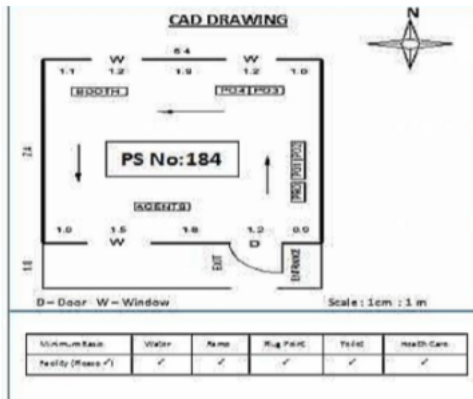

Nazri Naksha

Google Map View

Polling Station Building Front View

Polling Station Front View

Cad View

Key MAP View