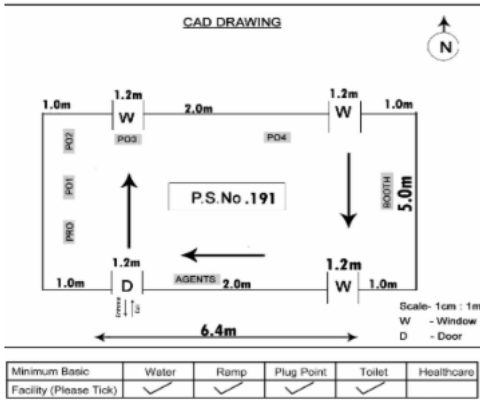

Nazri Naksha

Google Map View

Polling Station Building Front View

Polling Station Front View

Cad View

Key MAP View