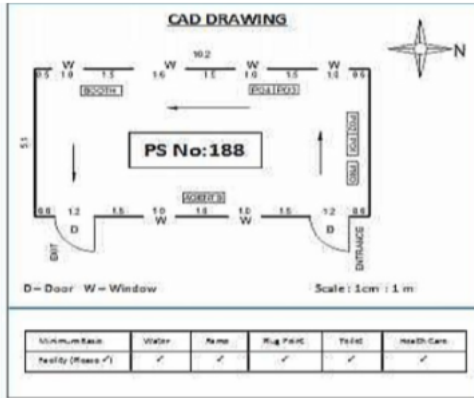

Nazri Naksha

Google Map View

Polling Station Building Front View

Polling Station Front View

Cad View

Key MAP View