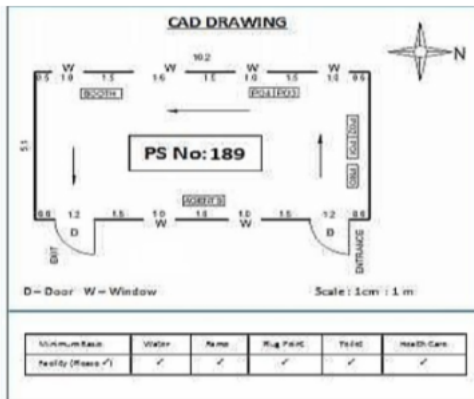

Nazri Naksha

Google Map View

Polling Station Building Front View

Polling Station Front View

Cad View

Key MAP View