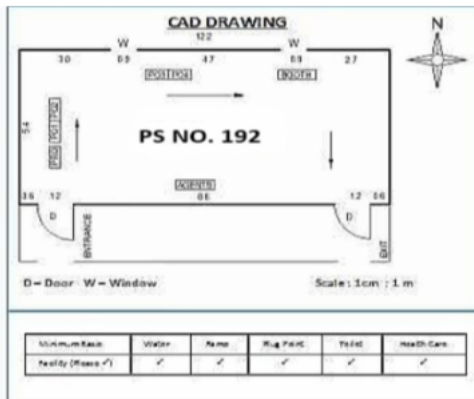

Nazri Naksha

Google Map View

Polling Station Building Front View

Polling Station Front View

Cad View

Key MAP View