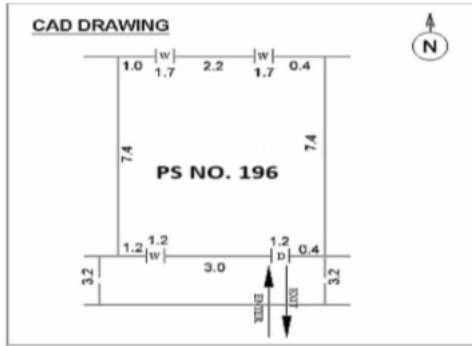

Cad View

Minimum Basic Facility (Please Tick)	Water	Ramp	Plug Point	Toilet	Healthcare
	☒	☒	☒	☒	☒