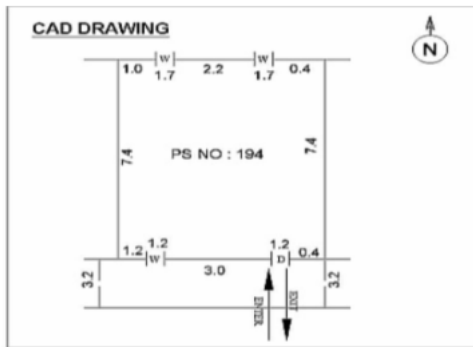

Cad View

Minimum Basic Facility (Please Tick)	Water	Ramp	Plug Point	Toilet	Healthcare
	☒	☒	☒	☒	☒