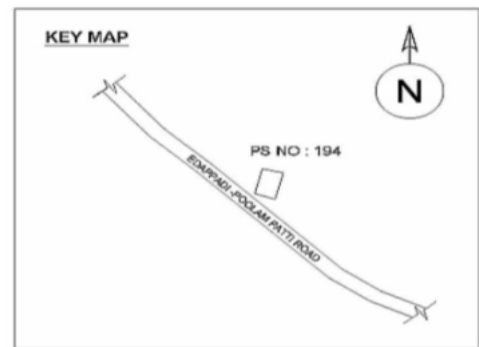

Key MAP View

a) Landmarks b) Road names **PS** - POLLING STATION
c) Traffic flow