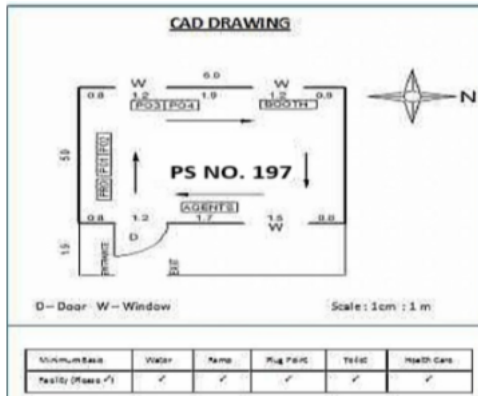

Nazri Naksha

Google Map View

Polling Station Building Front View

Polling Station Front View

Cad View

Key MAP View