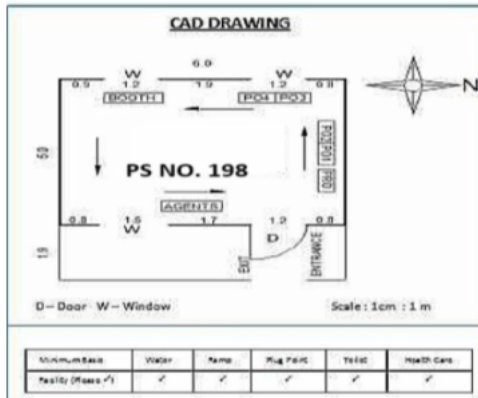

Nazri Naksha

Google Map View

Polling Station Building Front View

Polling Station Front View

Cad View

Key MAP View