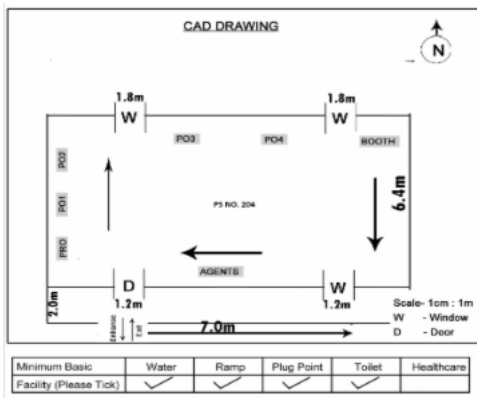

Nazri Naksha

Google Map View

Polling Station Building Front View

Polling Station Front View

Cad View

Key MAP View