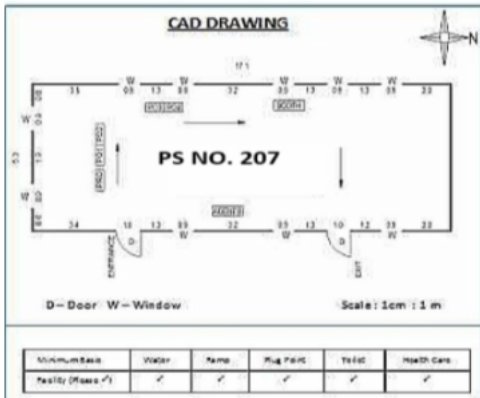

Nazri Naksha

Google Map View

Polling Station Building Front View

Polling Station Front View

Cad View

Key MAP View