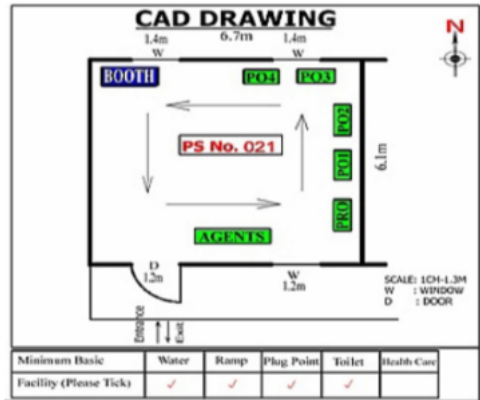

Nazri Naksha

Google Map View

Polling Station Building Front View

Polling Station Front View

Cad View

Key MAP View