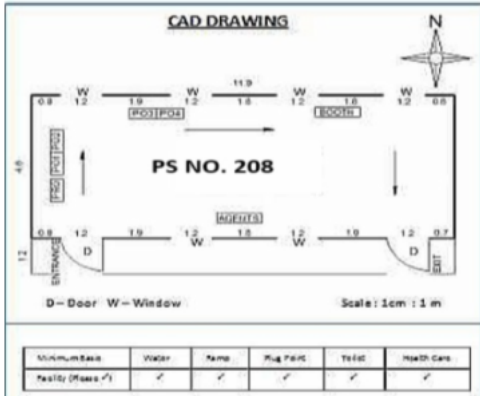

Nazri Naksha

Google Map View

Polling Station Building Front View

Polling Station Front View

Cad View

Key MAP View