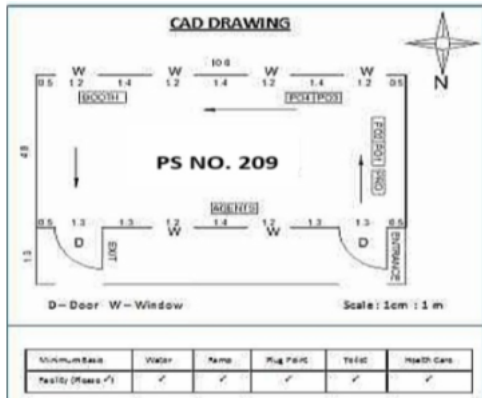

Nazri Naksha

Google Map View

Polling Station Building Front View

Polling Station Front View

Cad View

Key MAP View