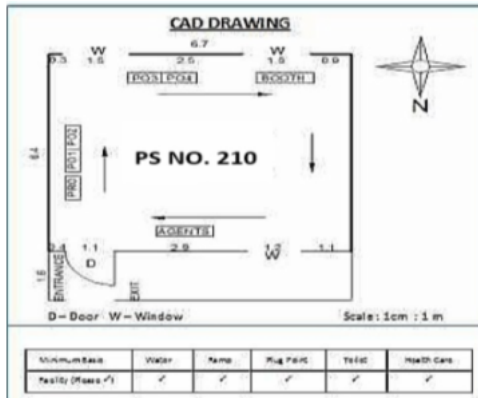

Nazri Naksha

Google Map View

Polling Station Building Front View

Polling Station Front View

Cad View

Key MAP View