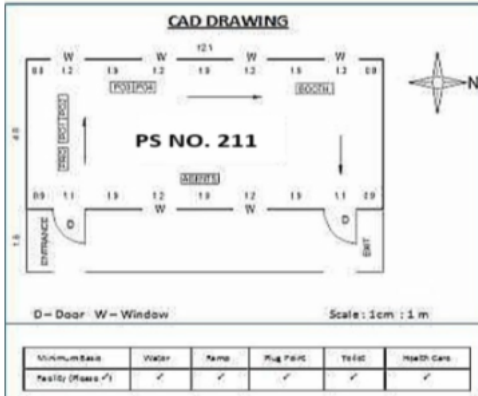

Nazri Naksha

Google Map View

Polling Station Building Front View

Polling Station Front View

Cad View

Key MAP View