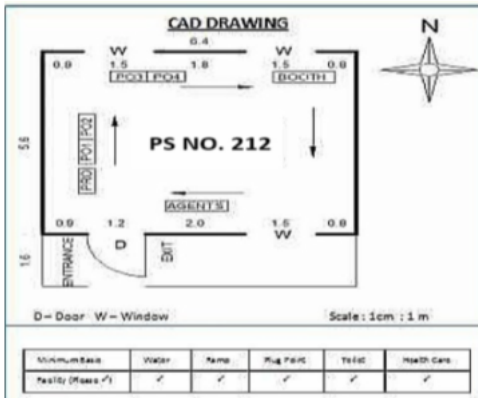

Nazri Naksha

Google Map View

Polling Station Building Front View

Polling Station Front View

Cad View

Key MAP View