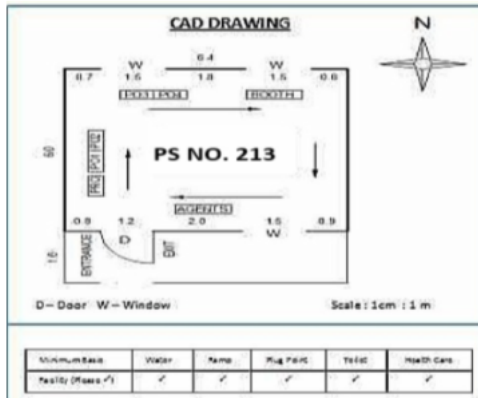

Nazri Naksha

Google Map View

Polling Station Building Front View

Polling Station Front View

Cad View

Key MAP View