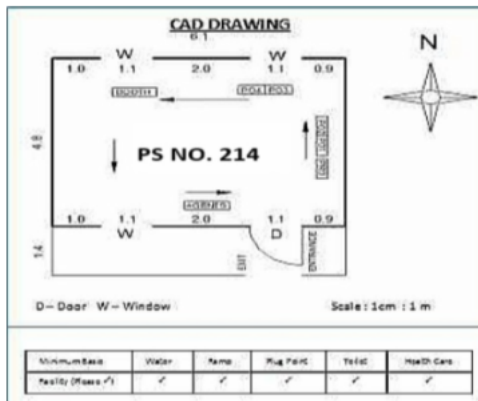

Nazri Naksha

Google Map View

Polling Station Building Front View

Polling Station Front View

Cad View

Key MAP View