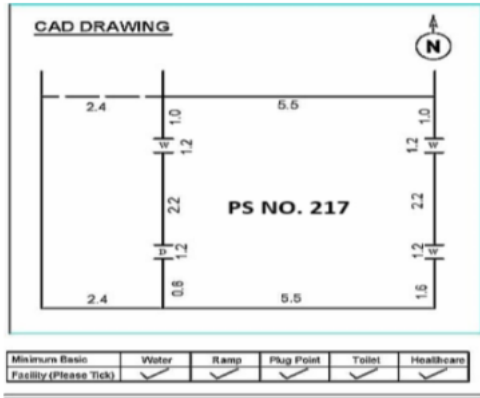

Nazri Naksha

Google Map View

Cad View