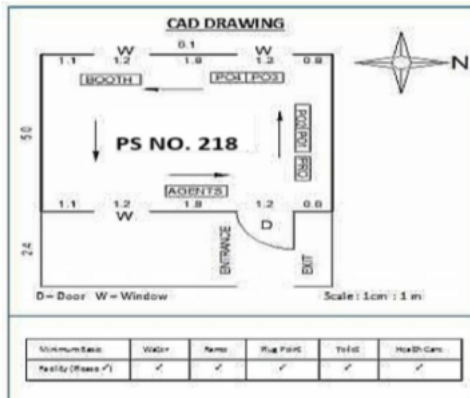

Nazri Naksha

Google Map View

Polling Station Building Front View

Polling Station Front View

Cad View

Key MAP View