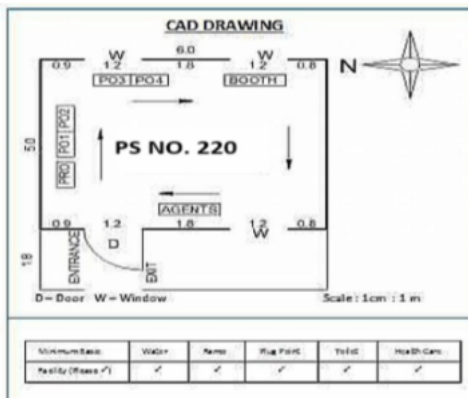

Nazri Naksha

Google Map View

Polling Station Building Front View

Polling Station Front View

Cad View

Key MAP View