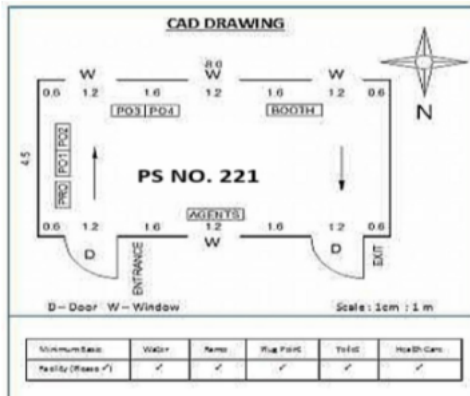

Nazri Naksha

Google Map View

Polling Station Building Front View

Polling Station Front View

Cad View

Key MAP View