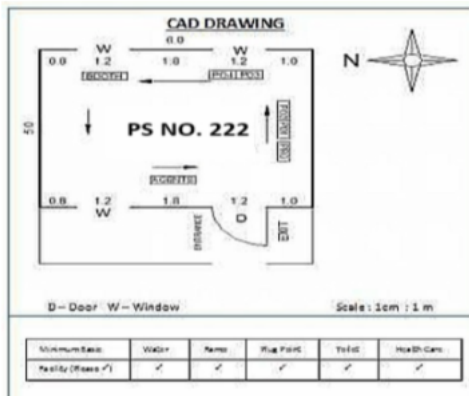

Nazri Naksha

Google Map View

Polling Station Building Front View

Polling Station Front View

Cad View

Key MAP View