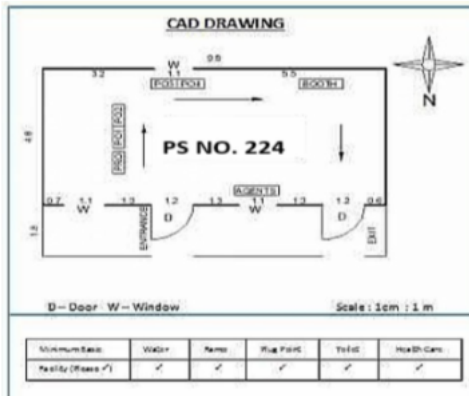

Nazri Naksha

Google Map View

Polling Station Building Front View

Polling Station Front View

Cad View

Key MAP View