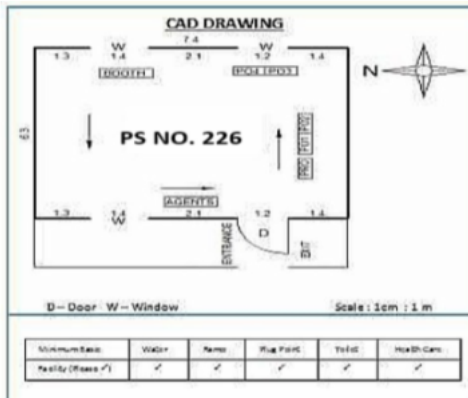

Nazri Naksha

Google Map View

Polling Station Building Front View

Polling Station Front View

Cad View

Key MAP View